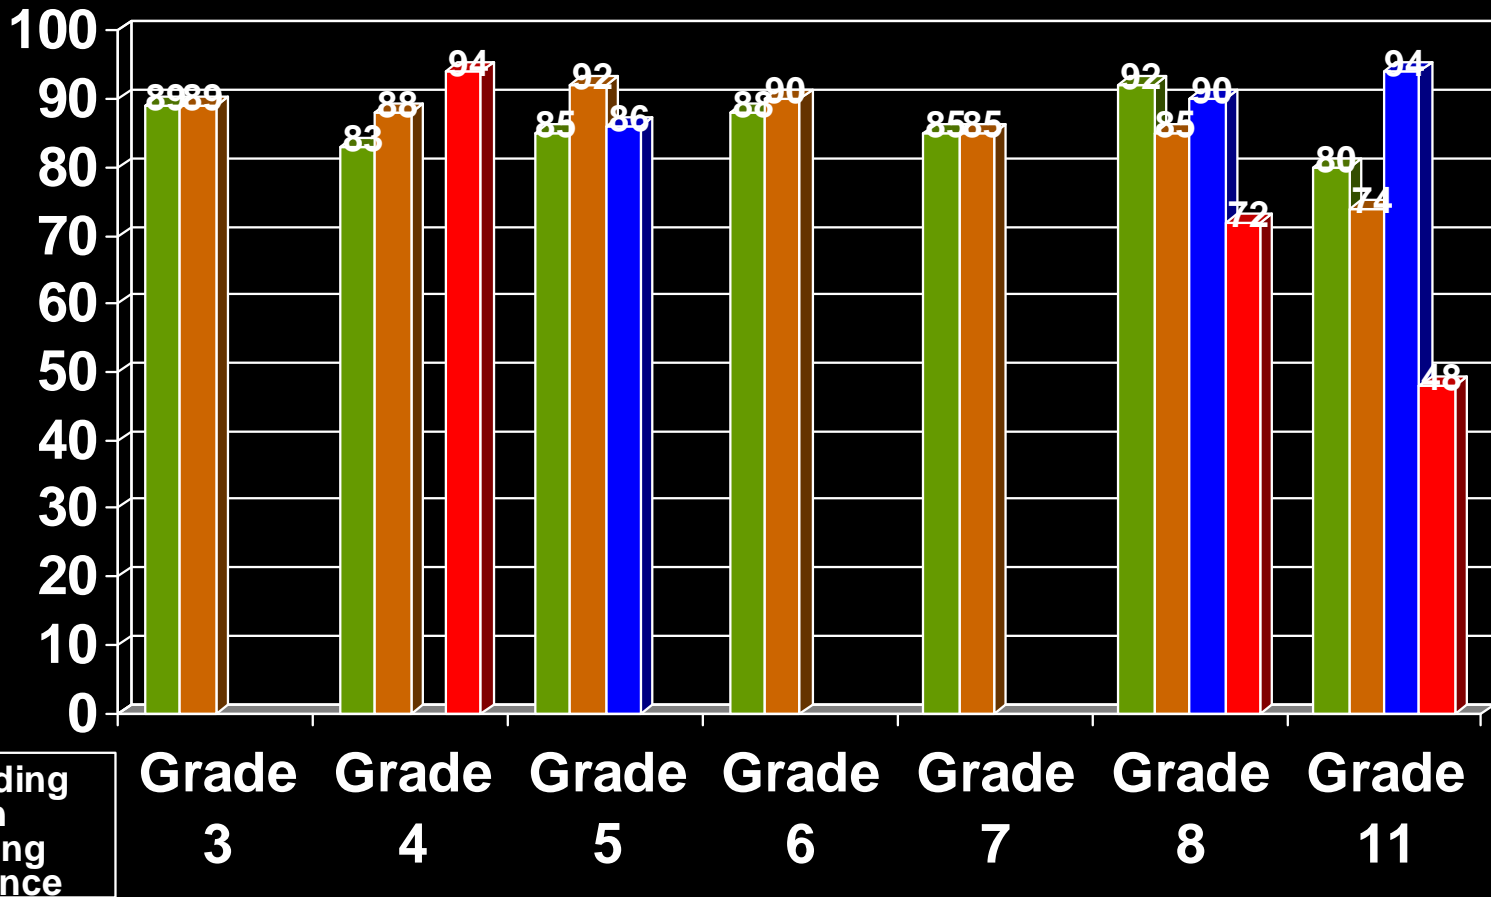

2008 Overall Performance—Percentage of Bethel Park Students Scoring at Advanced and Proficient in Reading, Math, Writing and Science